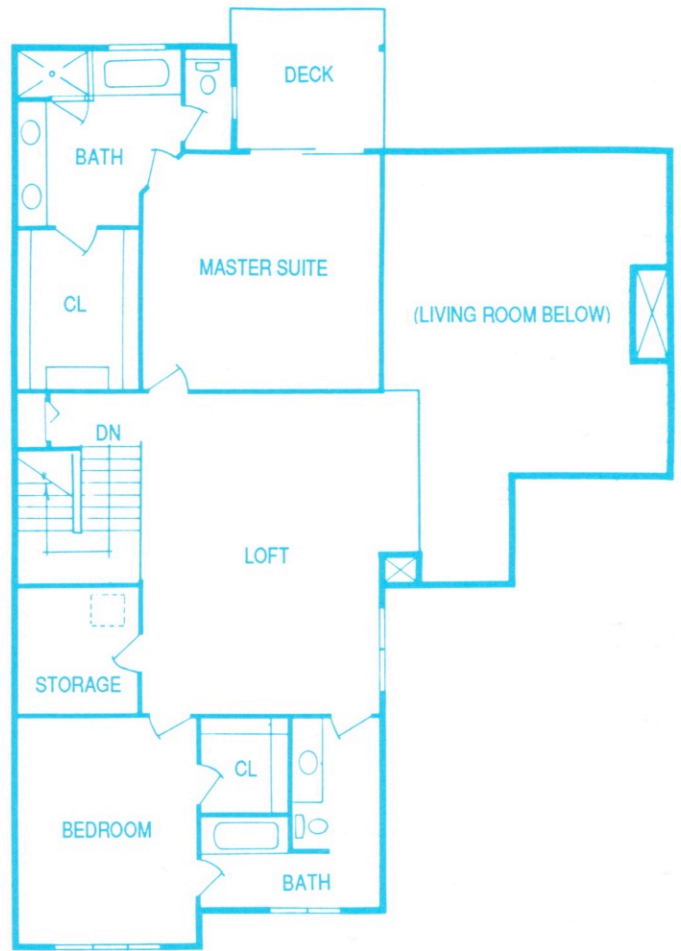

Blue Lake - Small Unit

MAIN LEVEL

UPPER LEVEL

UNIT B

3,978 Square Feet

4 Bedrooms, 4 Baths

Blue Lake - Large Unit

(Diagram not to exact scale.)

Crystal Lake

UPPER LEVEL

MAIN LEVEL

2,995 Square Feet
3 Bedrooms, 3 Baths

MAIN LEVEL

UPPER LEVEL

2,995 Square Feet
3 Bedrooms, 3 Baths

(Diagram not to exact scale.)

Hidden Lake

MAIN LEVEL

UPPER LEVEL

UNIT B
 3580 Square Feet
 3 Bedrooms, 3½ Baths

(Diagram not to exact scale.)

MAIN LEVEL

UPPER LEVEL

UNIT A
 4040 Square Feet
 3 Bedrooms, 3½ Baths

Small square footage approximate, not guaranteed.
 Prices and specifications subject to change without notice.

Mirror Lake

UPPER LEVEL

MAIN LEVEL

2,846 Square Feet
3 Bedrooms, 3 Baths

Mirror Lake

2,846 Square Feet
3 Bedrooms, 3 Baths