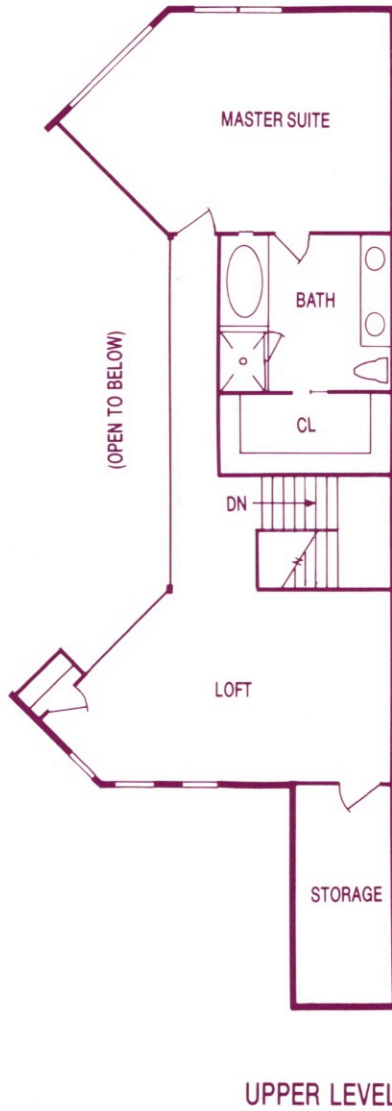

Blue Lake - Small Unit

MAIN LEVEL

UPPER LEVEL

UNIT B

3,978 Square Feet

4 Bedrooms, 4 Baths

Blue Lake - Large Unit

(Diagram not to exact scale.)

Crystal Lake

UPPER LEVEL

MAIN LEVEL

2,995 Square Feet
3 Bedrooms, 3 Baths

MAIN LEVEL

UPPER LEVEL

2,995 Square Feet
3 Bedrooms, 3 Baths

(Diagram not to exact scale.)

Hidden Lake

MAIN LEVEL

UPPER LEVEL

UNIT B
 3580 Square Feet
 3 Bedrooms, 3½ Baths

(Diagram not to exact scale.)

MAIN LEVEL

UPPER LEVEL

UNIT A
 4040 Square Feet
 3 Bedrooms, 3½ Baths

Small square footage approximate, not guaranteed.
 Prices and specifications subject to change without notice.

Mirror Lake

UPPER LEVEL

MAIN LEVEL

2,846 Square Feet
3 Bedrooms, 3 Baths

Mirror Lake

2,846 Square Feet
3 Bedrooms, 3 Baths