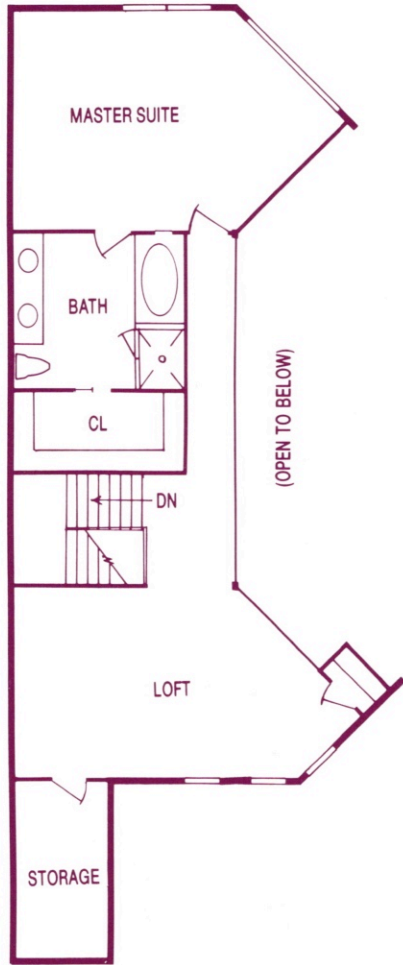

Blue Lake - Small Unit

MAIN LEVEL

UPPER LEVEL

UNIT B

3,978 Square Feet

4 Bedrooms, 4 Baths

Blue Lake - Large Unit

(Diagram not to exact scale.)

Crystal Lake

UPPER LEVEL

MAIN LEVEL

2,995 Square Feet
3 Bedrooms, 3 Baths

MAIN LEVEL

UPPER LEVEL

2,995 Square Feet
3 Bedrooms, 3 Baths

(Diagram not to exact scale.)

Hidden Lake

MAIN LEVEL

UPPER LEVEL

UNIT B
 3580 Square Feet
 3 Bedrooms, 3½ Baths

(Diagram not to exact scale.)

MAIN LEVEL

UPPER LEVEL

UNIT A
 4040 Square Feet
 3 Bedrooms, 3½ Baths

Small square footage approximate, not guaranteed.
 Prices and specifications subject to change without notice.

Mirror Lake

UPPER LEVEL

MAIN LEVEL

2,846 Square Feet
3 Bedrooms, 3 Baths

Mirror Lake

2,846 Square Feet
3 Bedrooms, 3 Baths