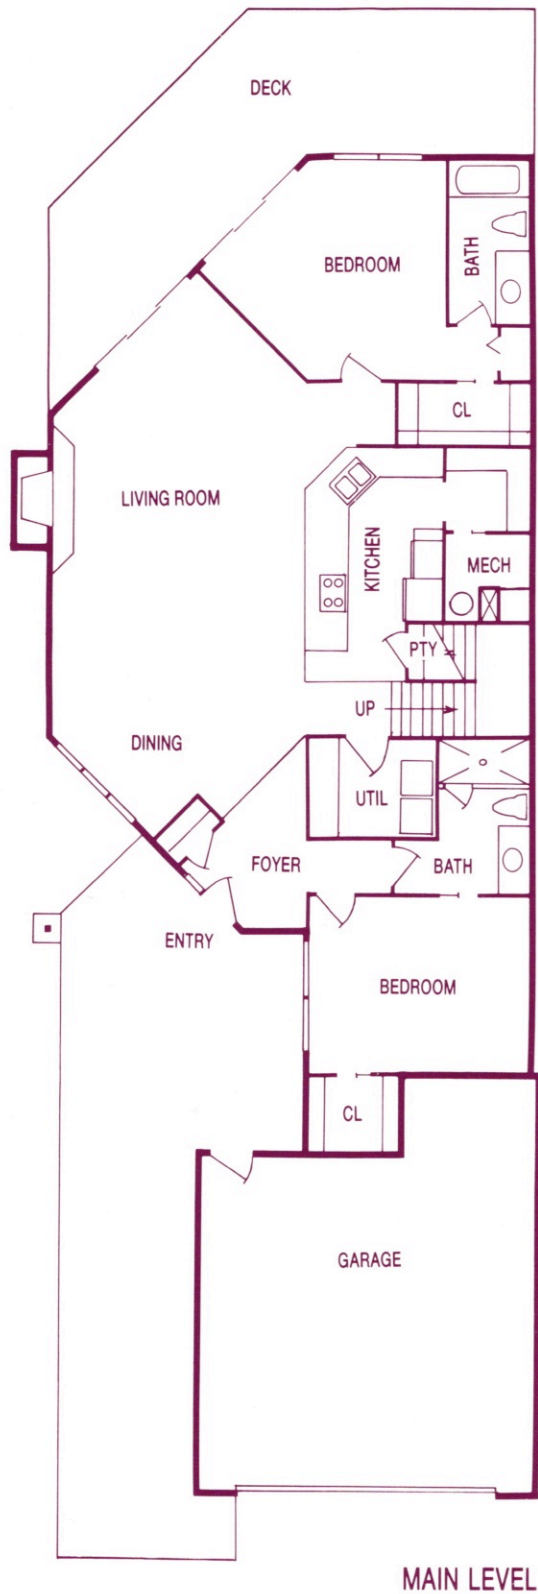

Blue Lake - Small Unit

MAIN LEVEL

UPPER LEVEL

UNIT B

3,978 Square Feet

4 Bedrooms, 4 Baths

Blue Lake - Large Unit

(Diagram not to exact scale.)

Crystal Lake

UPPER LEVEL

MAIN LEVEL

2,995 Square Feet
3 Bedrooms, 3 Baths

MAIN LEVEL

UPPER LEVEL

2,995 Square Feet
3 Bedrooms, 3 Baths

(Diagram not to exact scale.)

Hidden Lake

MAIN LEVEL

UPPER LEVEL

UNIT B
 3580 Square Feet
 3 Bedrooms, 3½ Baths

(Diagram not to exact scale.)

MAIN LEVEL

UPPER LEVEL

UNIT A
 4040 Square Feet
 3 Bedrooms, 3½ Baths

Small square footage approximate, not guaranteed.
 Prices and specifications subject to change without notice.

Mirror Lake

UPPER LEVEL

MAIN LEVEL

2,846 Square Feet
3 Bedrooms, 3 Baths

Mirror Lake

2,846 Square Feet
3 Bedrooms, 3 Baths