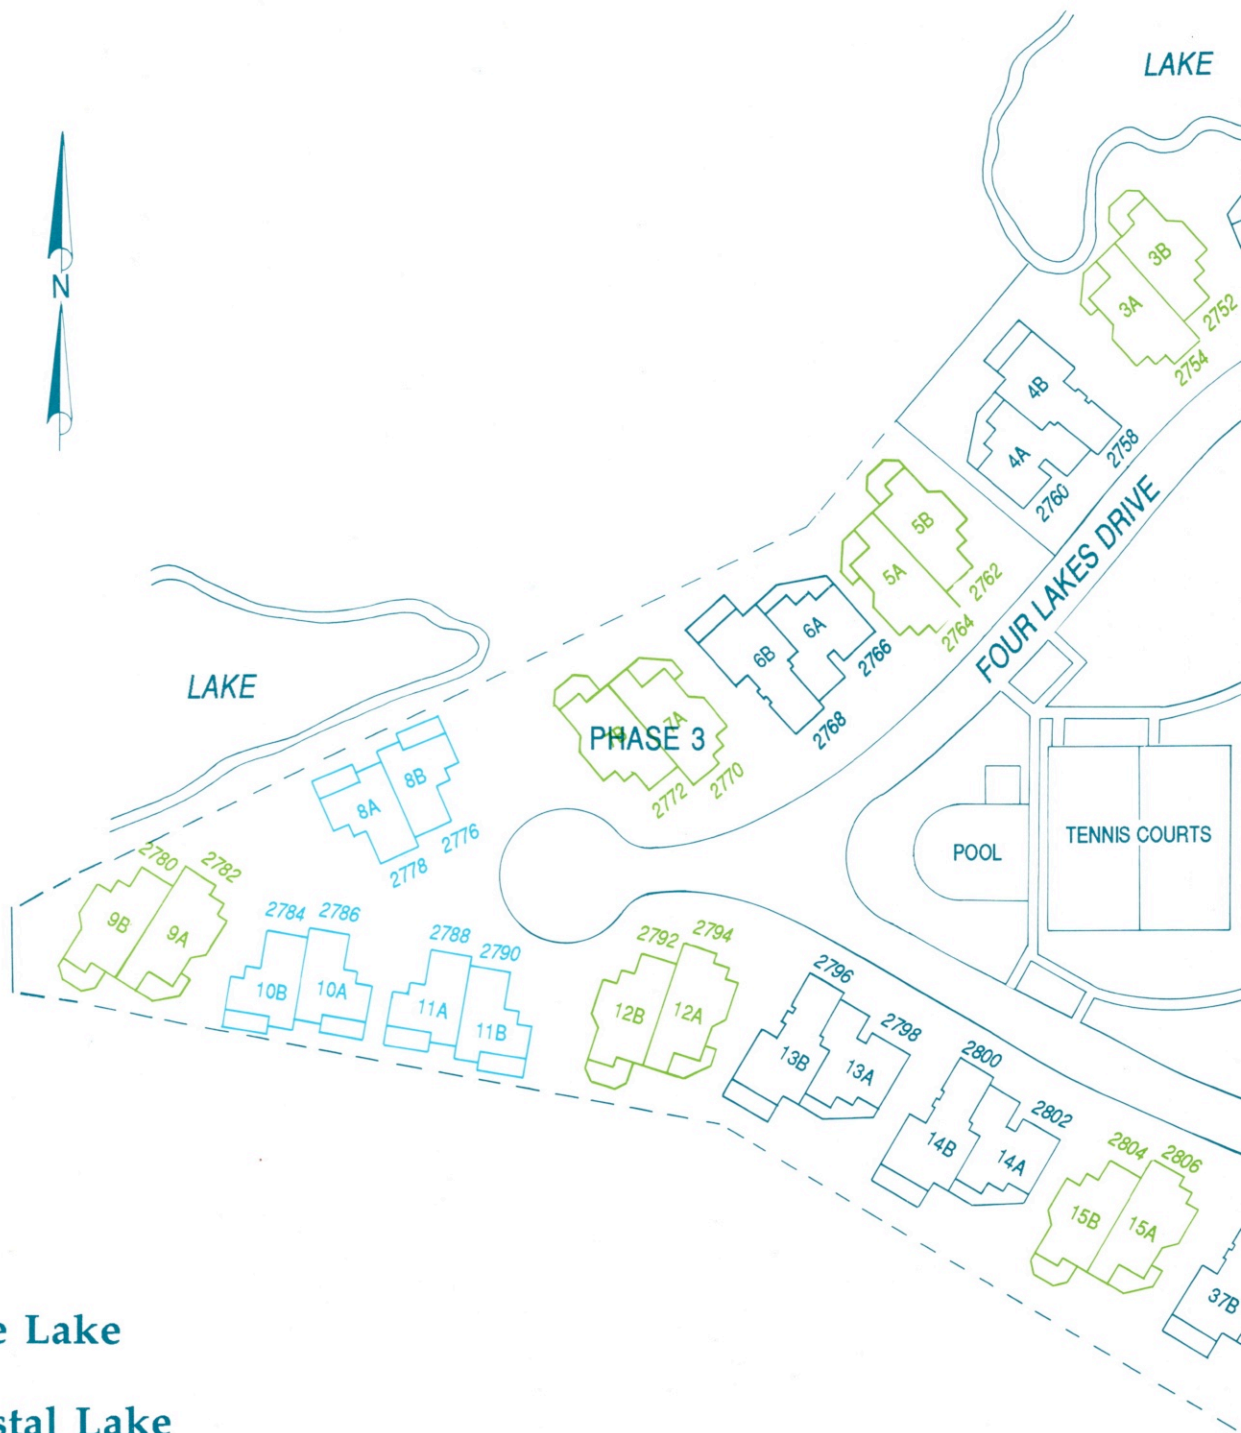

- Blue Lake
- Crystal Lake
- Hidden Lake
- Mirror Lake
- Shadow Lake