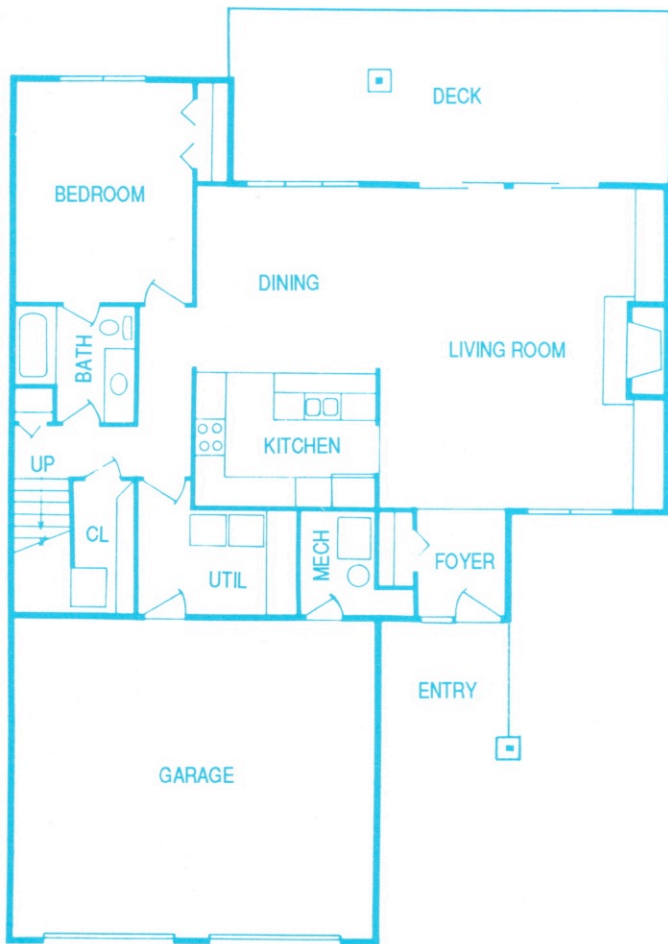

Blue Lake - Small Unit

MAIN LEVEL

UPPER LEVEL

UNIT B

3,978 Square Feet

4 Bedrooms, 4 Baths

Blue Lake - Large Unit

(Diagram not to exact scale.)

Crystal Lake

UPPER LEVEL

MAIN LEVEL

2,995 Square Feet
3 Bedrooms, 3 Baths

MAIN LEVEL

UPPER LEVEL

2,995 Square Feet
3 Bedrooms, 3 Baths

(Diagram not to exact scale.)

Hidden Lake

MAIN LEVEL

UPPER LEVEL

UNIT B
 3580 Square Feet
 3 Bedrooms, 3½ Baths

(Diagram not to exact scale.)

MAIN LEVEL

UPPER LEVEL

UNIT A
 4040 Square Feet
 3 Bedrooms, 3½ Baths

Small square footage approximate, not guaranteed.
 Prices and specifications subject to change without notice.

Mirror Lake

UPPER LEVEL

MAIN LEVEL

2,846 Square Feet
3 Bedrooms, 3 Baths

Mirror Lake

2,846 Square Feet
3 Bedrooms, 3 Baths