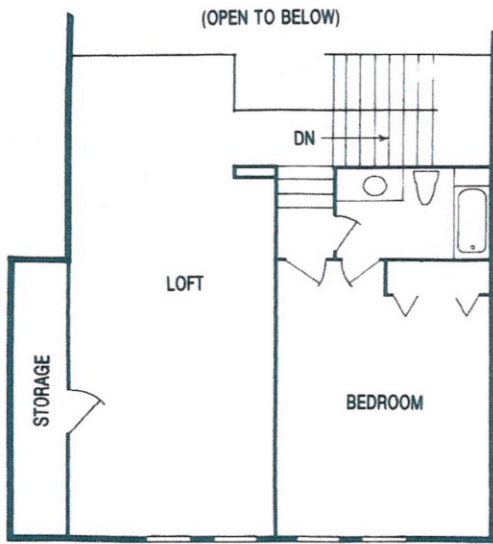

PHASE 1

LAKE

PHASE 2

LAKE

UPPER LEVEL

MAIN LEVEL

UNIT A

3,100 Square Feet
3 Bedrooms 3 Baths

Blue Lake - Small Unit

MAIN LEVEL

UPPER LEVEL

UNIT B

3,978 Square Feet

4 Bedrooms, 4 Baths

Blue Lake - Large Unit

(Diagram not to exact scale.)

Crystal Lake

UPPER LEVEL

MAIN LEVEL

2,995 Square Feet
3 Bedrooms, 3 Baths

MAIN LEVEL

UPPER LEVEL

2,995 Square Feet
3 Bedrooms, 3 Baths

(Diagram not to exact scale.)

Hidden Lake

MAIN LEVEL

UPPER LEVEL

UNIT B
 3580 Square Feet
 3 Bedrooms, 3½ Baths

(Diagram not to exact scale.)

MAIN LEVEL

UPPER LEVEL

UNIT A
 4040 Square Feet
 3 Bedrooms, 3½ Baths