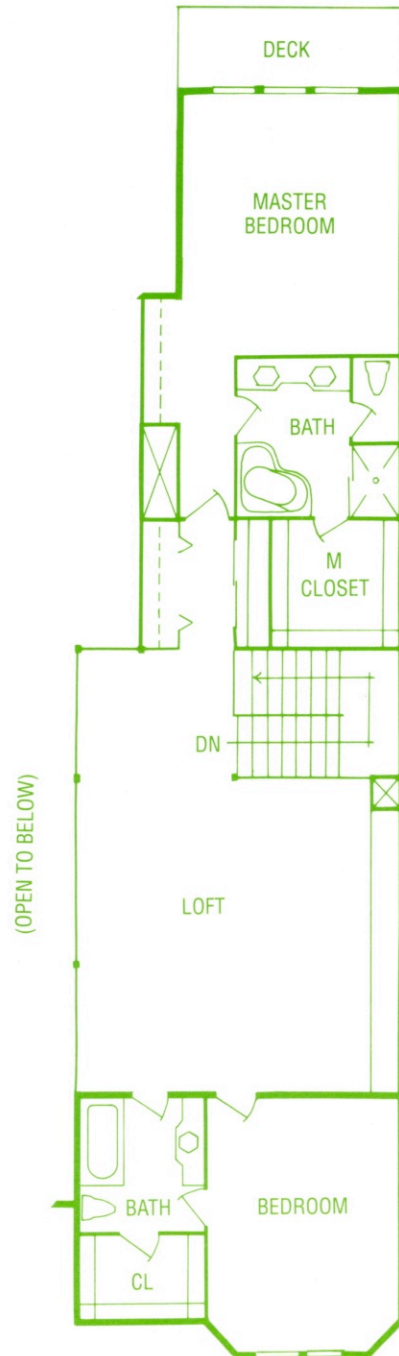

Blue Lake - Small Unit

MAIN LEVEL

UPPER LEVEL

UNIT B

3,978 Square Feet

4 Bedrooms, 4 Baths

Blue Lake - Large Unit

(Diagram not to exact scale.)

Crystal Lake

UPPER LEVEL

MAIN LEVEL

2,995 Square Feet
3 Bedrooms, 3 Baths

MAIN LEVEL

UPPER LEVEL

2,995 Square Feet
3 Bedrooms, 3 Baths

(Diagram not to exact scale.)

Hidden Lake

MAIN LEVEL

UPPER LEVEL

UNIT B
 3580 Square Feet
 3 Bedrooms, 3½ Baths

(Diagram not to exact scale.)

MAIN LEVEL

UPPER LEVEL

UNIT A
 4040 Square Feet
 3 Bedrooms, 3½ Baths

Small square footage approximate, not guaranteed.
 Prices and specifications subject to change without notice.

Mirror Lake

UPPER LEVEL

MAIN LEVEL

2,846 Square Feet
3 Bedrooms, 3 Baths

Mirror Lake

2,846 Square Feet
3 Bedrooms, 3 Baths