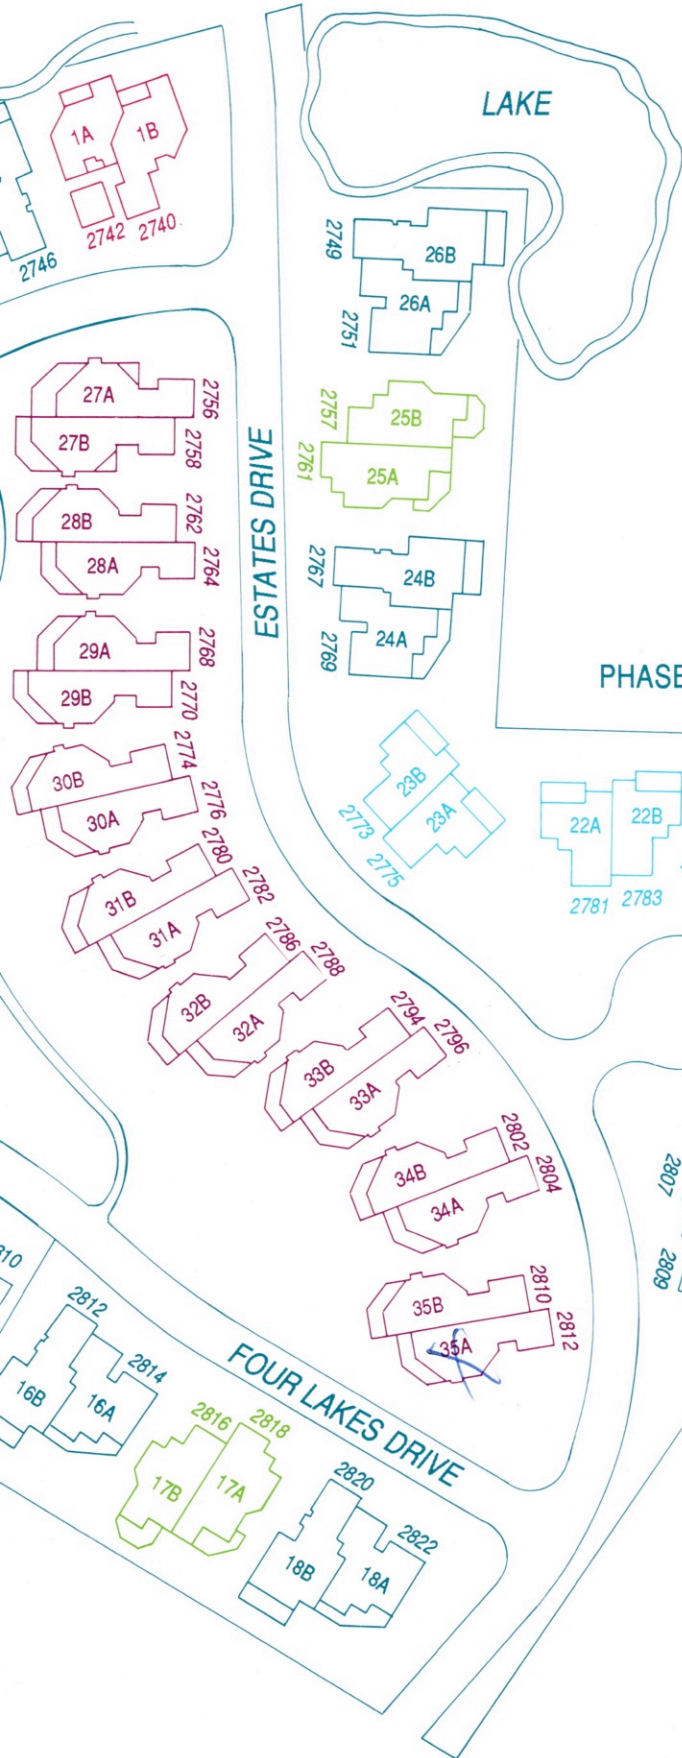

PHASE 1

LAKE

PHASE 2

LAKE

UPPER LEVEL

MAIN LEVEL

UNIT A

3,100 Square Feet
3 Bedrooms 3 Baths

Blue Lake - Small Unit

MAIN LEVEL

UPPER LEVEL

UNIT B

3,978 Square Feet

4 Bedrooms, 4 Baths

Blue Lake - Large Unit

(Diagram not to exact scale.)

Crystal Lake

UPPER LEVEL

MAIN LEVEL

2,995 Square Feet
3 Bedrooms, 3 Baths

MAIN LEVEL

UPPER LEVEL

2,995 Square Feet
3 Bedrooms, 3 Baths

(Diagram not to exact scale.)

Small square footage approximate, not guaranteed.
 Prices and specifications subject to change without notice.

Mirror Lake

UPPER LEVEL

MAIN LEVEL

2,846 Square Feet
3 Bedrooms, 3 Baths

Mirror Lake

2,846 Square Feet
3 Bedrooms, 3 Baths