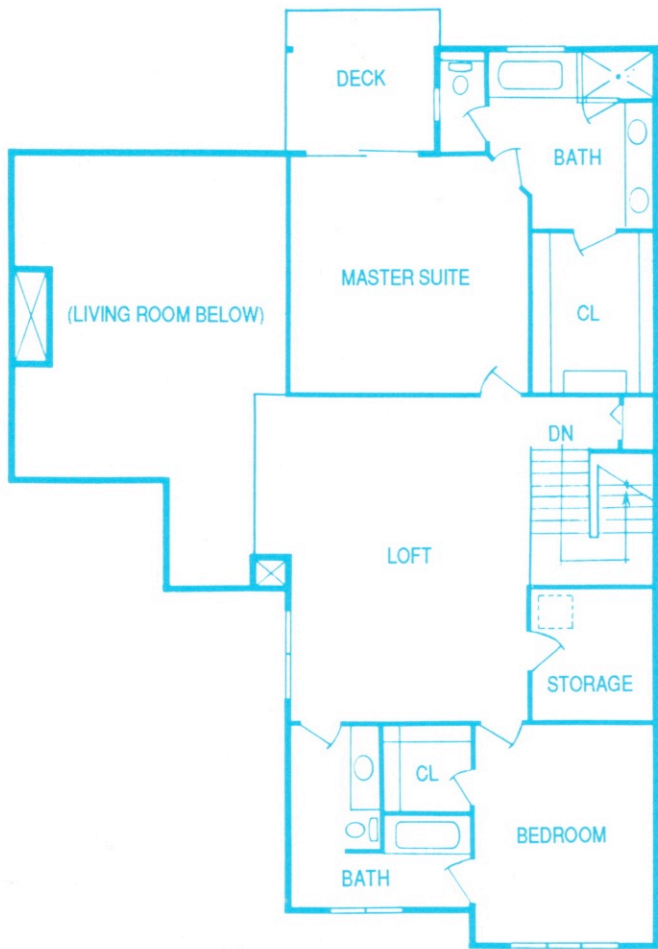

Blue Lake - Small Unit

MAIN LEVEL

UPPER LEVEL

UNIT B

3,978 Square Feet

4 Bedrooms, 4 Baths

Blue Lake - Large Unit

(Diagram not to exact scale.)

Crystal Lake

UPPER LEVEL

MAIN LEVEL

2,995 Square Feet
3 Bedrooms, 3 Baths

MAIN LEVEL

UPPER LEVEL

2,995 Square Feet
3 Bedrooms, 3 Baths

(Diagram not to exact scale.)

Hidden Lake

MAIN LEVEL

UPPER LEVEL

UNIT B
 3580 Square Feet
 3 Bedrooms, 3½ Baths

(Diagram not to exact scale.)

MAIN LEVEL

UPPER LEVEL

UNIT A
 4040 Square Feet
 3 Bedrooms, 3½ Baths

Small square footage approximate, not guaranteed.
 Prices and specifications subject to change without notice.

Mirror Lake

UPPER LEVEL

MAIN LEVEL

2,846 Square Feet
3 Bedrooms, 3 Baths

Mirror Lake

2,846 Square Feet
3 Bedrooms, 3 Baths