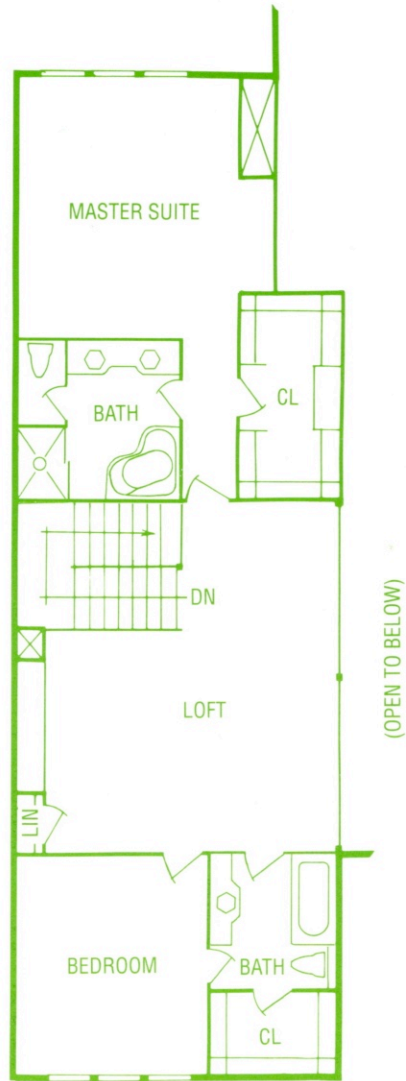

Blue Lake - Small Unit

MAIN LEVEL

UPPER LEVEL

UNIT B

3,978 Square Feet

4 Bedrooms, 4 Baths

Blue Lake - Large Unit

(Diagram not to exact scale.)

Crystal Lake

UPPER LEVEL

MAIN LEVEL

2,995 Square Feet
3 Bedrooms, 3 Baths

MAIN LEVEL

UPPER LEVEL

2,995 Square Feet
3 Bedrooms, 3 Baths

(Diagram not to exact scale.)

Hidden Lake

MAIN LEVEL

UPPER LEVEL

UNIT B
 3580 Square Feet
 3 Bedrooms, 3½ Baths

(Diagram not to exact scale.)

MAIN LEVEL

UPPER LEVEL

UNIT A
 4040 Square Feet
 3 Bedrooms, 3½ Baths

Small square footage approximate, not guaranteed.
 Prices and specifications subject to change without notice.

Mirror Lake

UPPER LEVEL

MAIN LEVEL

2,846 Square Feet
3 Bedrooms, 3 Baths

Mirror Lake

2,846 Square Feet
3 Bedrooms, 3 Baths