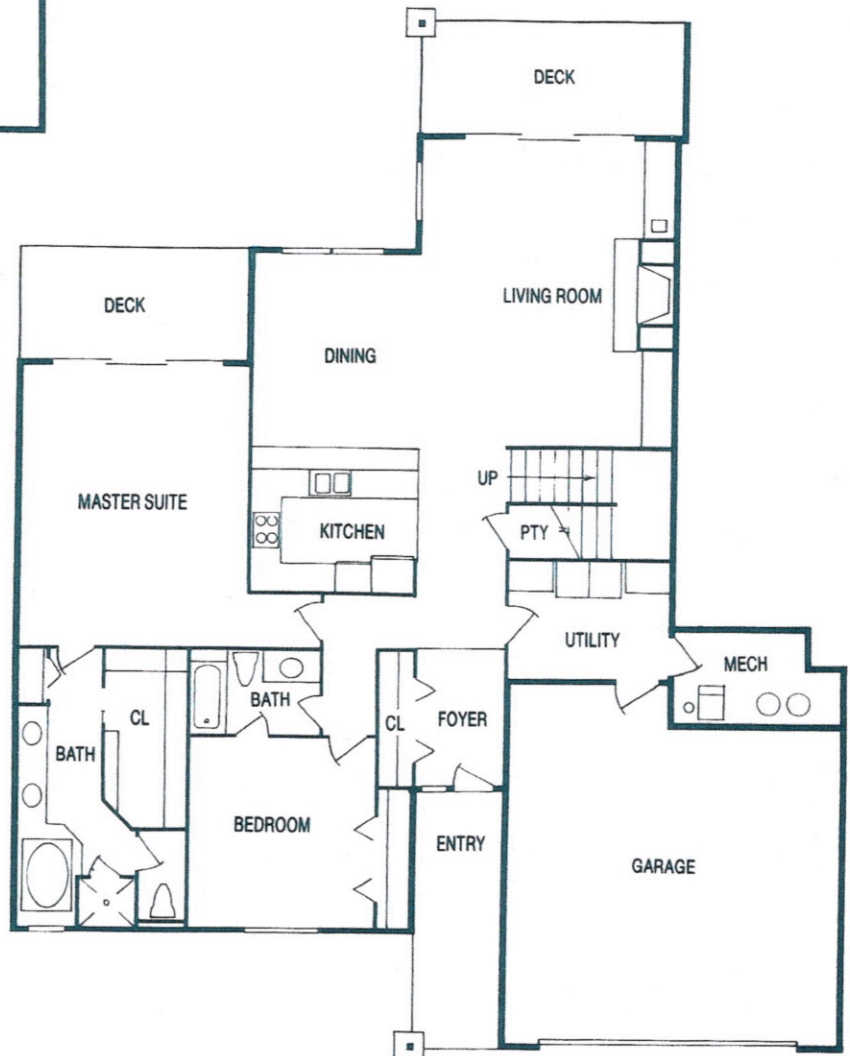

PHASE 1

LAKE

PHASE 2

LAKE

UPPER LEVEL

MAIN LEVEL

UNIT A

3,100 Square Feet
3 Bedrooms 3 Baths

Blue Lake - Small Unit

MAIN LEVEL

UPPER LEVEL

UNIT B

3,978 Square Feet

4 Bedrooms, 4 Baths

Blue Lake - Large Unit

(Diagram not to exact scale.)

Hidden Lake

MAIN LEVEL

UPPER LEVEL

UNIT B
 3580 Square Feet
 3 Bedrooms, 3½ Baths

(Diagram not to exact scale.)

MAIN LEVEL

UPPER LEVEL

UNIT A
 4040 Square Feet
 3 Bedrooms, 3½ Baths

Small square footage approximate, not guaranteed.
 Prices and specifications subject to change without notice.

Mirror Lake

UPPER LEVEL

MAIN LEVEL

2,846 Square Feet
3 Bedrooms, 3 Baths

Mirror Lake

2,846 Square Feet
3 Bedrooms, 3 Baths