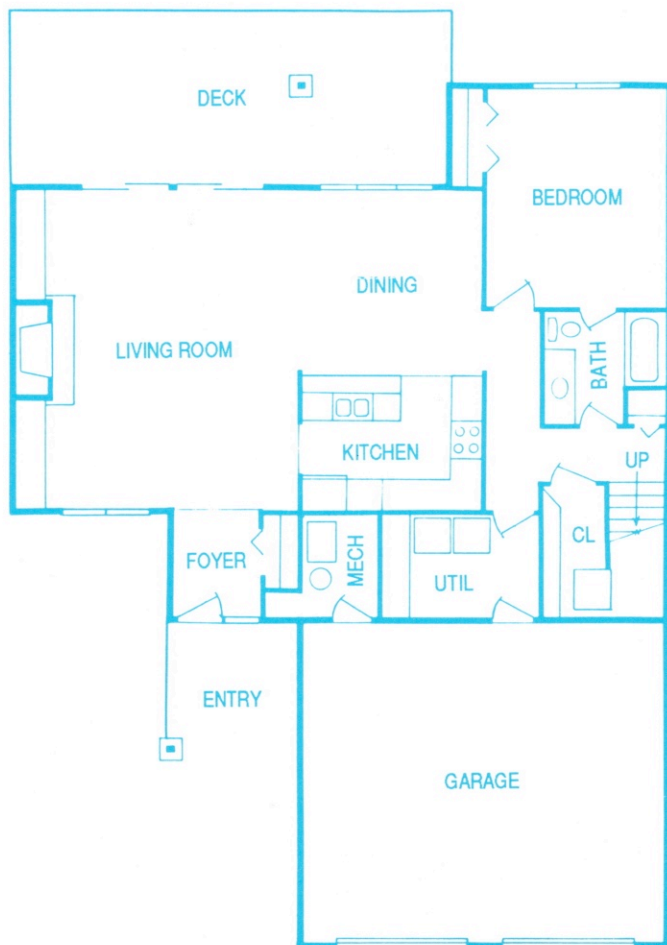

Blue Lake - Small Unit

MAIN LEVEL

UPPER LEVEL

UNIT B

3,978 Square Feet

4 Bedrooms, 4 Baths

Blue Lake - Large Unit

(Diagram not to exact scale.)

Crystal Lake

UPPER LEVEL

MAIN LEVEL

2,995 Square Feet
3 Bedrooms, 3 Baths

MAIN LEVEL

UPPER LEVEL

2,995 Square Feet
3 Bedrooms, 3 Baths

(Diagram not to exact scale.)

Hidden Lake

MAIN LEVEL

UPPER LEVEL

UNIT B
 3580 Square Feet
 3 Bedrooms, 3½ Baths

(Diagram not to exact scale.)

MAIN LEVEL

UPPER LEVEL

UNIT A
 4040 Square Feet
 3 Bedrooms, 3½ Baths

Small square footage approximate, not guaranteed.
 Prices and specifications subject to change without notice.

Mirror Lake

UPPER LEVEL

MAIN LEVEL

2,846 Square Feet
3 Bedrooms, 3 Baths

Mirror Lake

2,846 Square Feet
3 Bedrooms, 3 Baths