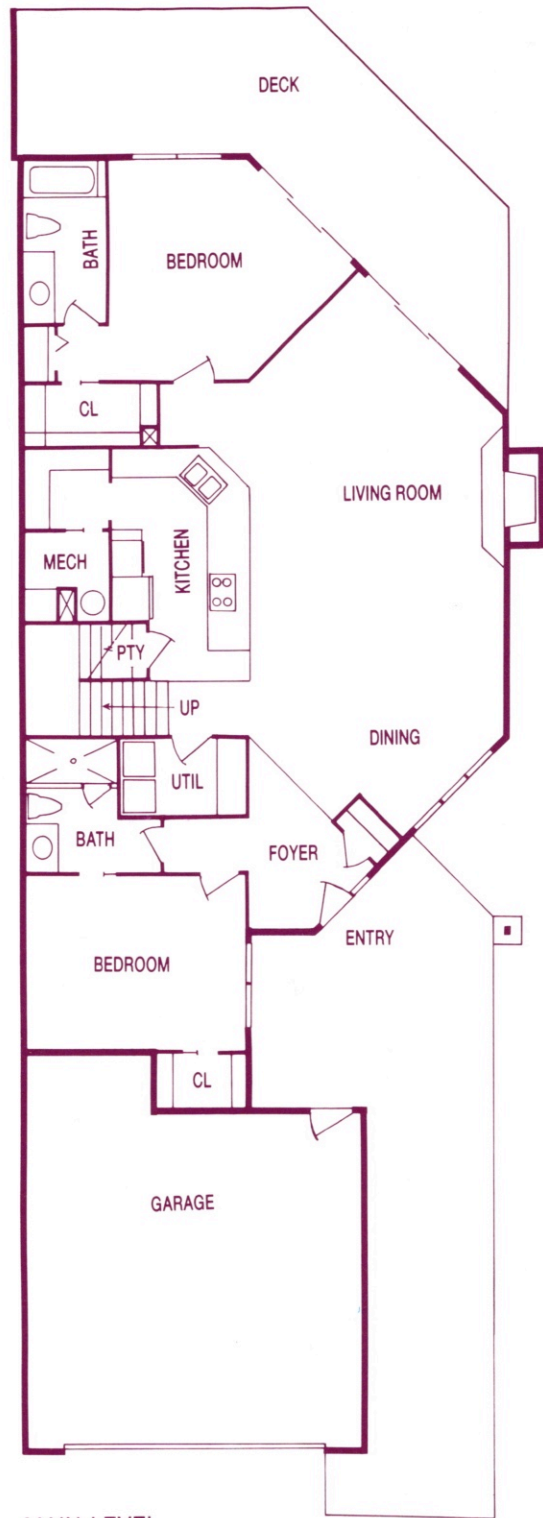

Blue Lake - Small Unit

MAIN LEVEL

UPPER LEVEL

UNIT B

3,978 Square Feet

4 Bedrooms, 4 Baths

Blue Lake - Large Unit

(Diagram not to exact scale.)

Crystal Lake

UPPER LEVEL

MAIN LEVEL

2,995 Square Feet
3 Bedrooms, 3 Baths

MAIN LEVEL

UPPER LEVEL

2,995 Square Feet
3 Bedrooms, 3 Baths

(Diagram not to exact scale.)

Hidden Lake

MAIN LEVEL

UPPER LEVEL

UNIT B
 3580 Square Feet
 3 Bedrooms, 3½ Baths

(Diagram not to exact scale.)

MAIN LEVEL

UPPER LEVEL

UNIT A
 4040 Square Feet
 3 Bedrooms, 3½ Baths

Small square footage approximate, not guaranteed.
 Prices and specifications subject to change without notice.

Mirror Lake

UPPER LEVEL

MAIN LEVEL

2,846 Square Feet
3 Bedrooms, 3 Baths

Mirror Lake

2,846 Square Feet
3 Bedrooms, 3 Baths