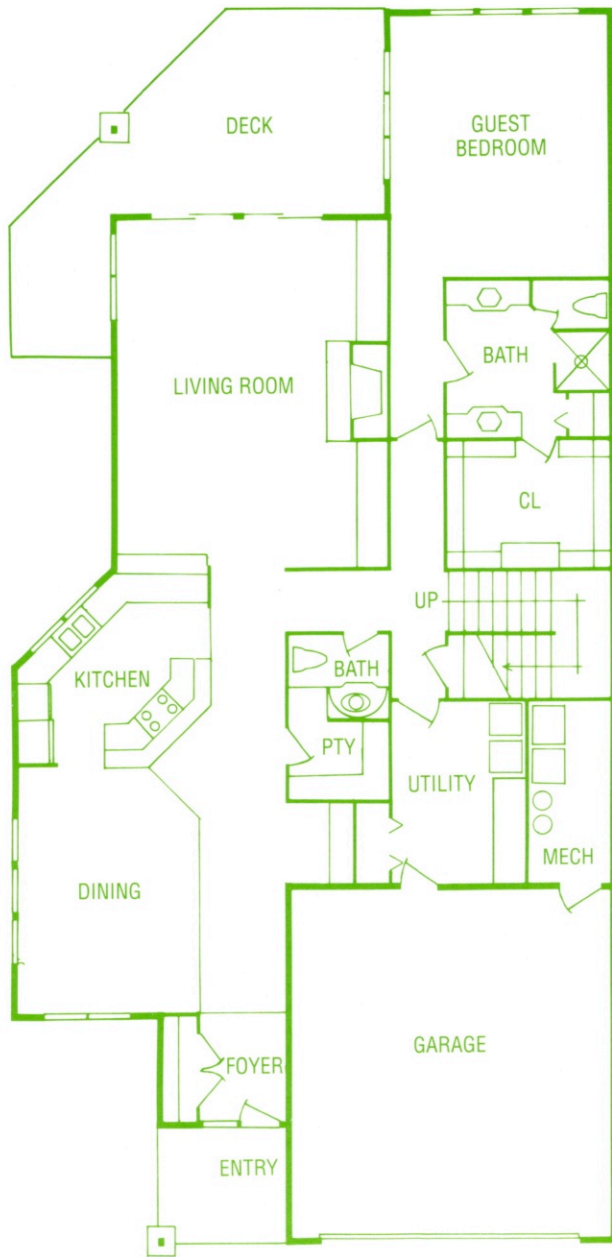

Blue Lake - Small Unit

MAIN LEVEL

UPPER LEVEL

UNIT B

3,978 Square Feet

4 Bedrooms, 4 Baths

Blue Lake - Large Unit

(Diagram not to exact scale.)

Crystal Lake

UPPER LEVEL

MAIN LEVEL

2,995 Square Feet
3 Bedrooms, 3 Baths

MAIN LEVEL

UPPER LEVEL

2,995 Square Feet
3 Bedrooms, 3 Baths

(Diagram not to exact scale.)

Hidden Lake

MAIN LEVEL

UPPER LEVEL

UNIT B
 3580 Square Feet
 3 Bedrooms, 3½ Baths

(Diagram not to exact scale.)

MAIN LEVEL

UPPER LEVEL

UNIT A
 4040 Square Feet
 3 Bedrooms, 3½ Baths

Small square footage approximate, not guaranteed.
 Prices and specifications subject to change without notice.

Mirror Lake

UPPER LEVEL

MAIN LEVEL

2,846 Square Feet
3 Bedrooms, 3 Baths

Mirror Lake

2,846 Square Feet
3 Bedrooms, 3 Baths