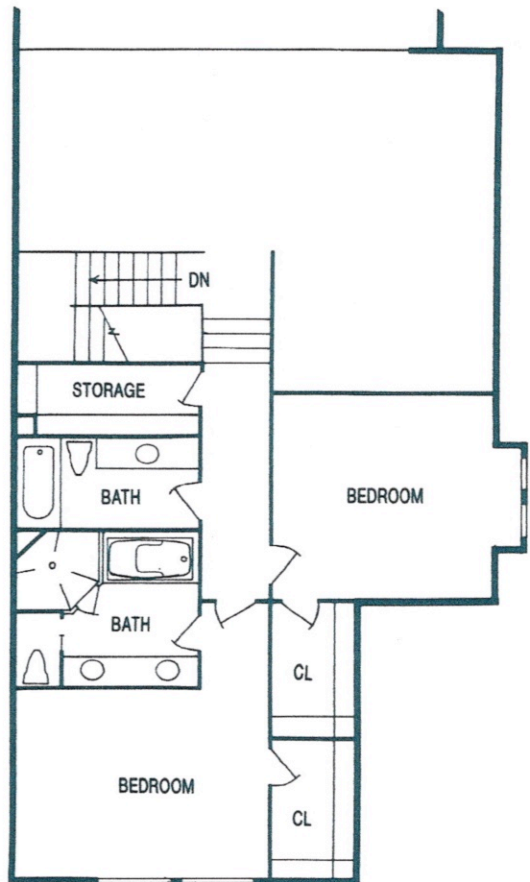

PHASE 1

LAKE

PHASE 2

LAKE

UPPER LEVEL

MAIN LEVEL

UNIT A

3,100 Square Feet
3 Bedrooms 3 Baths

Blue Lake - Small Unit

MAIN LEVEL

UPPER LEVEL

UNIT B

3,978 Square Feet

4 Bedrooms, 4 Baths

Blue Lake - Large Unit

(Diagram not to exact scale.)

Crystal Lake

UPPER LEVEL

MAIN LEVEL

2,995 Square Feet
3 Bedrooms, 3 Baths

MAIN LEVEL

UPPER LEVEL

2,995 Square Feet
3 Bedrooms, 3 Baths

(Diagram not to exact scale.)

Hidden Lake

MAIN LEVEL

UPPER LEVEL

UNIT B
 3580 Square Feet
 3 Bedrooms, 3½ Baths

(Diagram not to exact scale.)

MAIN LEVEL

UPPER LEVEL

UNIT A
 4040 Square Feet
 3 Bedrooms, 3½ Baths