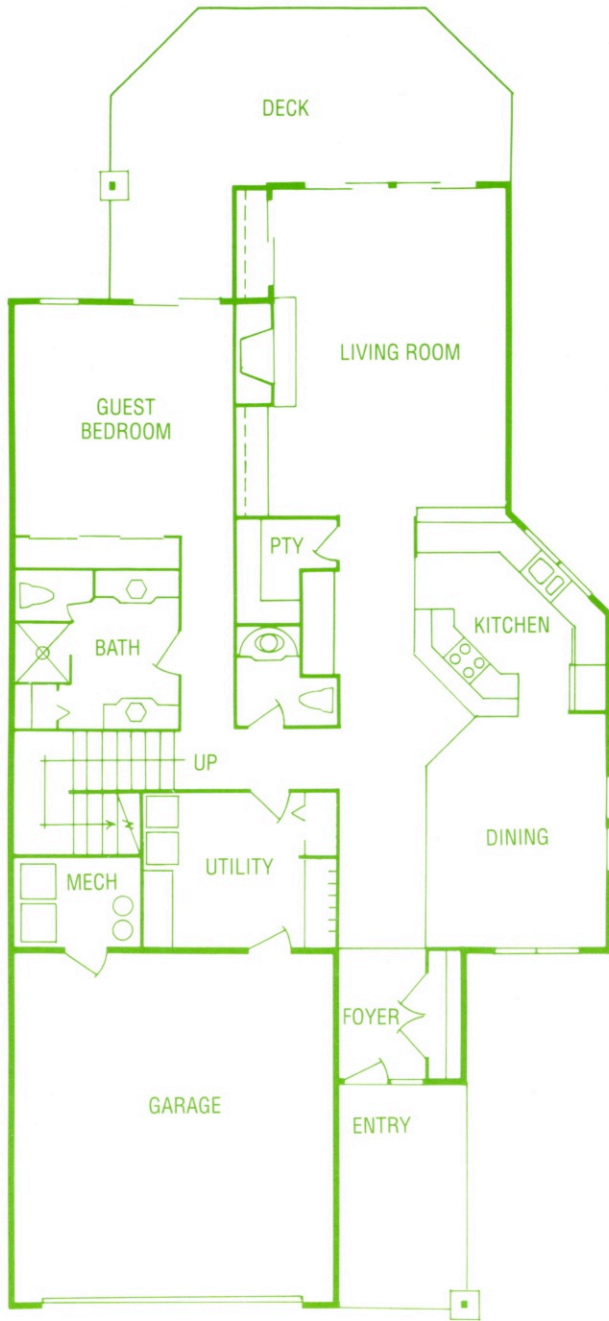

Blue Lake - Small Unit

MAIN LEVEL

UPPER LEVEL

UNIT B

3,978 Square Feet

4 Bedrooms, 4 Baths

Blue Lake - Large Unit

(Diagram not to exact scale.)

Crystal Lake

UPPER LEVEL

MAIN LEVEL

2,995 Square Feet
3 Bedrooms, 3 Baths

MAIN LEVEL

UPPER LEVEL

2,995 Square Feet
3 Bedrooms, 3 Baths

(Diagram not to exact scale.)

Hidden Lake

MAIN LEVEL

UPPER LEVEL

UNIT B
 3580 Square Feet
 3 Bedrooms, 3½ Baths

(Diagram not to exact scale.)

MAIN LEVEL

UPPER LEVEL

UNIT A
 4040 Square Feet
 3 Bedrooms, 3½ Baths

Small square footage approximate, not guaranteed.
 Prices and specifications subject to change without notice.

Mirror Lake

UPPER LEVEL

MAIN LEVEL

2,846 Square Feet
3 Bedrooms, 3 Baths

Mirror Lake

2,846 Square Feet
3 Bedrooms, 3 Baths