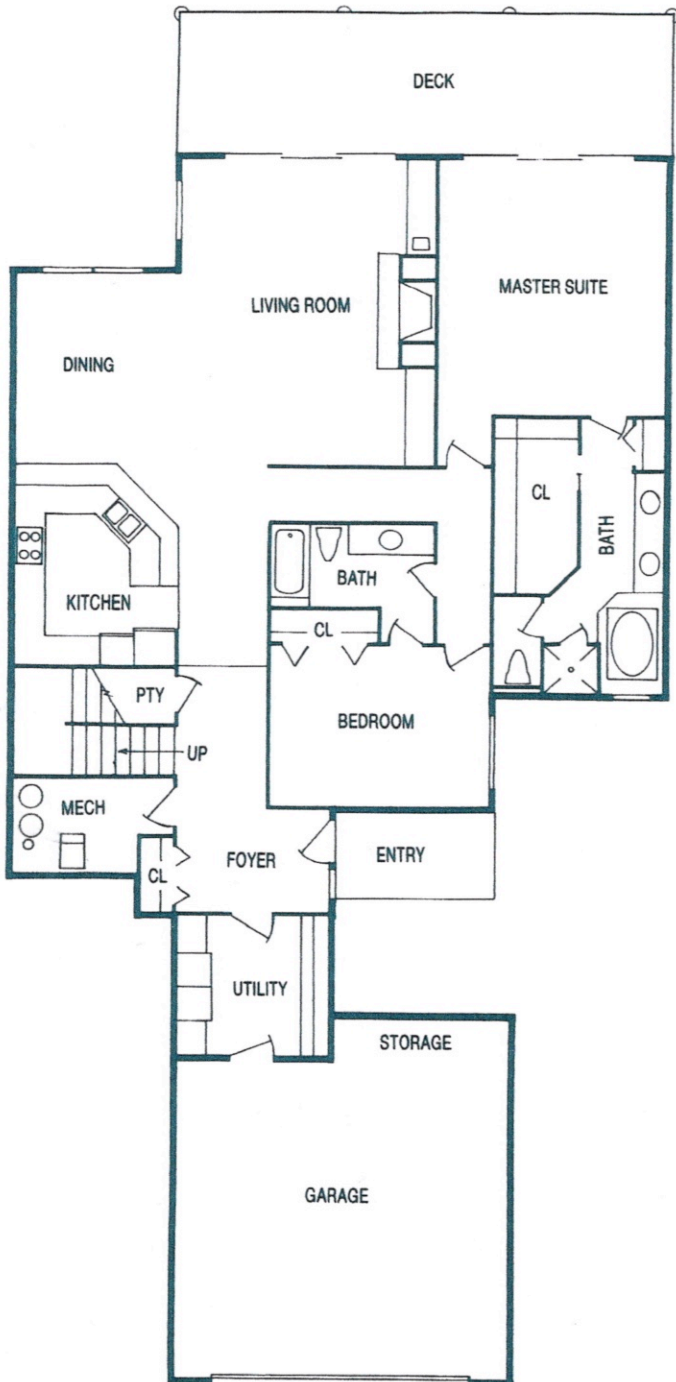

PHASE 1

LAKE

PHASE 2

LAKE

UPPER LEVEL

MAIN LEVEL

UNIT A

3,100 Square Feet
3 Bedrooms 3 Baths

Blue Lake - Small Unit

MAIN LEVEL

UPPER LEVEL

UNIT B

3,978 Square Feet

4 Bedrooms, 4 Baths

Blue Lake - Large Unit

(Diagram not to exact scale.)

Hidden Lake

MAIN LEVEL

UPPER LEVEL

UNIT B
 3580 Square Feet
 3 Bedrooms, 3½ Baths

(Diagram not to exact scale.)

MAIN LEVEL

UPPER LEVEL

UNIT A
 4040 Square Feet
 3 Bedrooms, 3½ Baths

Small square footage approximate, not guaranteed.
 Prices and specifications subject to change without notice.

Mirror Lake

UPPER LEVEL

MAIN LEVEL

2,846 Square Feet
3 Bedrooms, 3 Baths

Mirror Lake

2,846 Square Feet
3 Bedrooms, 3 Baths